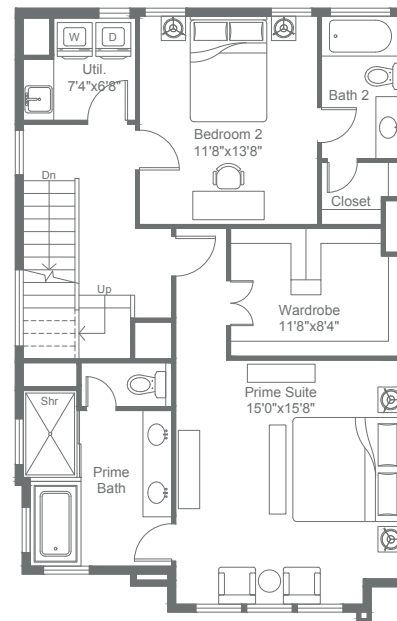

FLOOR PLANS

LAMAR

MODELS: 9, 16

CONDITIONED LIVING AREA	2,426 SQFT
OUTDOOR LIVING AREA	148 SQFT
NUMBER OF BEDROOMS	3
NUMBER OF BATHROOMS	3.5

FIRST FLOOR

SECOND FLOOR

THIRD FLOOR

STAIR TOWER