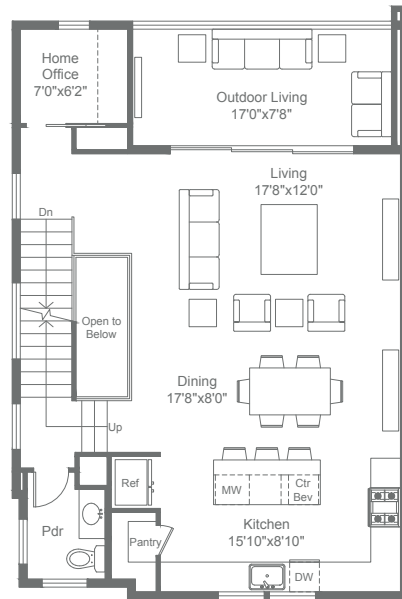

FLOOR PLANS

LAMAR

MODELS: 9, 16

CONDITIONED LIVING AREA	2,426 SQFT
OUTDOOR LIVING AREA	148 SQFT
NUMBER OF BEDROOMS	3
NUMBER OF BATHROOMS	3.5

FIRST FLOOR

SECOND FLOOR

THIRD FLOOR

STAIR TOWER