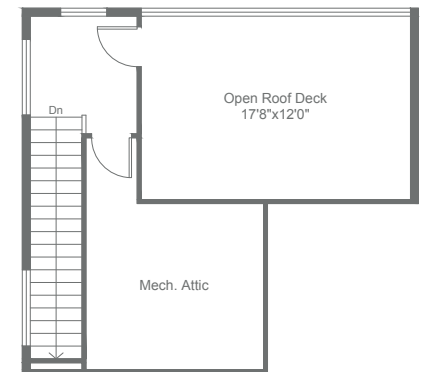

FLOOR PLANS

LAMAR

MODELS: 9, 16

CONDITIONED LIVING AREA	2,426 SQFT
OUTDOOR LIVING AREA	148 SQFT
NUMBER OF BEDROOMS	3
NUMBER OF BATHROOMS	3.5

FIRST FLOOR

SECOND FLOOR

THIRD FLOOR

STAIR TOWER