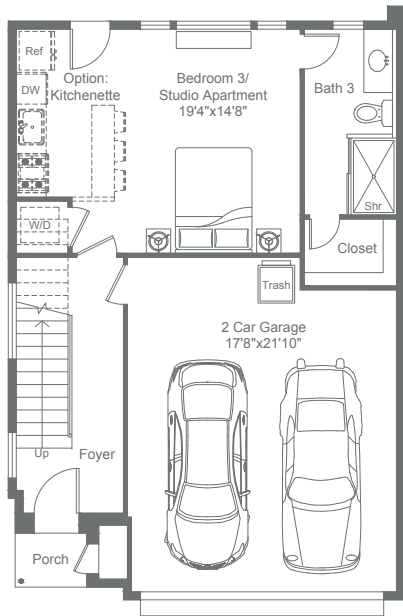

FLOOR PLANS

LAMAR

MODELS: 9, 16

CONDITIONED LIVING AREA	2,426 SQFT
OUTDOOR LIVING AREA	148 SQFT
NUMBER OF BEDROOMS	3
NUMBER OF BATHROOMS	3.5

FIRST FLOOR

SECOND FLOOR

THIRD FLOOR

STAIR TOWER