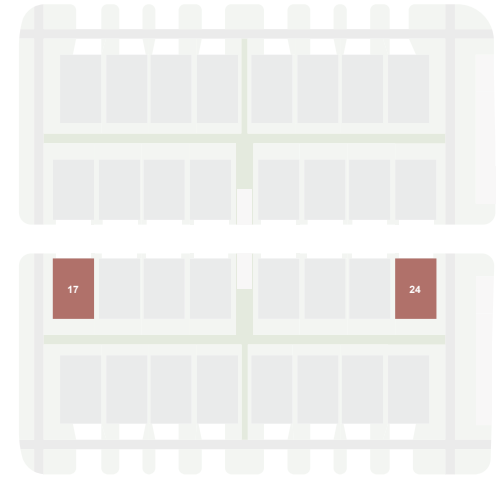

FLOOR PLANS

HOUSTON

MODELS: 17, 24

CONDITIONED LIVING AREA	2,426 SQFT
OUTDOOR LIVING AREA	148 SQFT
NUMBER OF BEDROOMS	3
NUMBER OF BATHROOMS	3.5

FIRST FLOOR

SECOND FLOOR

THIRD FLOOR

STAIR TOWER