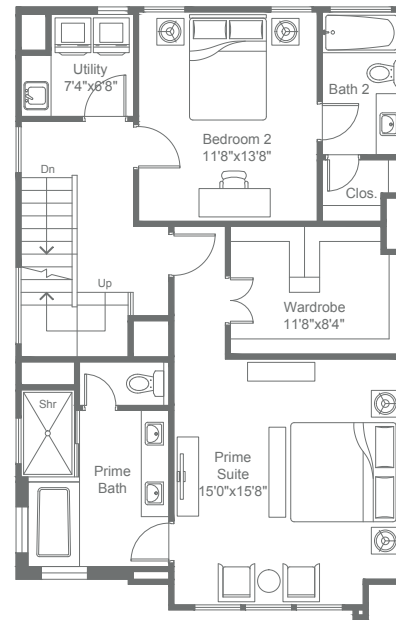

FLOOR PLANS

HOUSTON

MODELS: 17, 24

CONDITIONED LIVING AREA	2,426 SQFT
OUTDOOR LIVING AREA	148 SQFT
NUMBER OF BEDROOMS	3
NUMBER OF BATHROOMS	3.5

FIRST FLOOR

SECOND FLOOR

THIRD FLOOR

STAIR TOWER