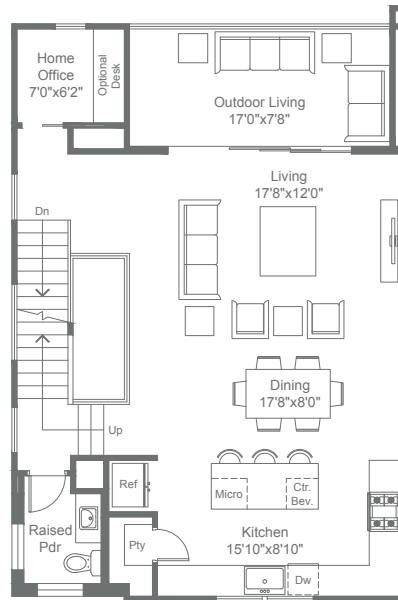

FLOOR PLANS

HOUSTON

MODELS: 17, 24

CONDITIONED LIVING AREA	2,426 SQFT
OUTDOOR LIVING AREA	148 SQFT
NUMBER OF BEDROOMS	3
NUMBER OF BATHROOMS	3.5

FIRST FLOOR

SECOND FLOOR

THIRD FLOOR

STAIR TOWER