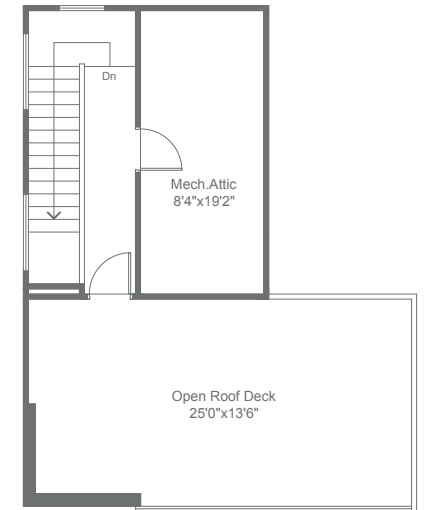

FLOOR PLANS

HOUSTON

MODELS: 17, 24

CONDITIONED LIVING AREA	2,426 SQFT
OUTDOOR LIVING AREA	148 SQFT
NUMBER OF BEDROOMS	3
NUMBER OF BATHROOMS	3.5

FIRST FLOOR

SECOND FLOOR

THIRD FLOOR

STAIR TOWER