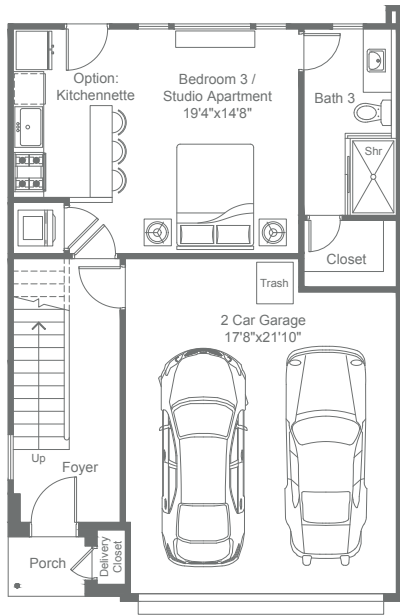

FLOOR PLANS

HOUSTON

MODELS: 17, 24

CONDITIONED LIVING AREA	2,426 SQFT
OUTDOOR LIVING AREA	148 SQFT
NUMBER OF BEDROOMS	3
NUMBER OF BATHROOMS	3.5

FIRST FLOOR

SECOND FLOOR

THIRD FLOOR

STAIR TOWER